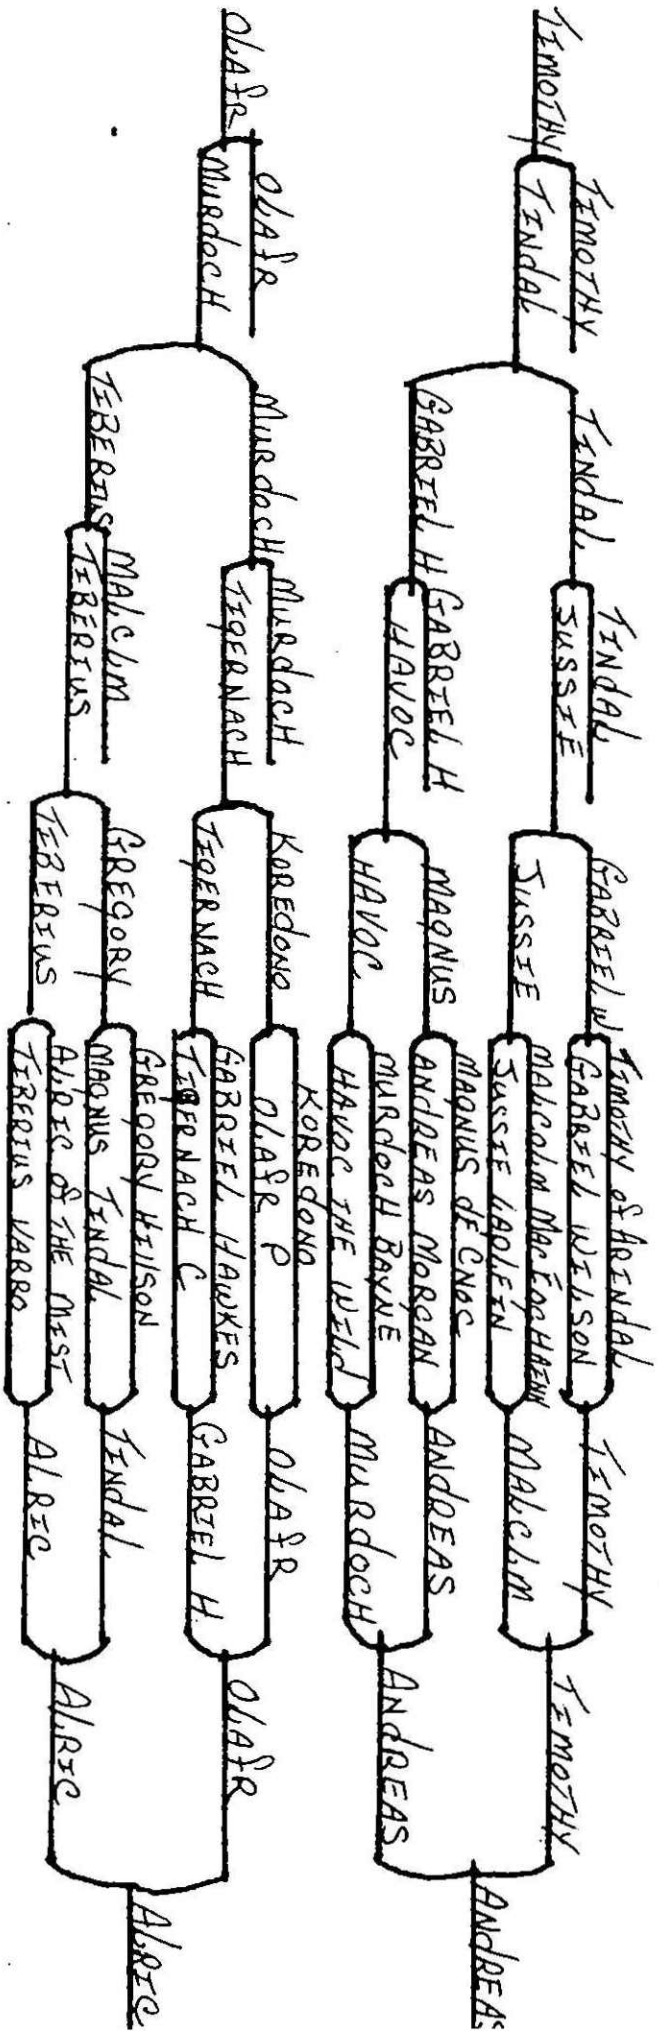

CROWN TOURNEY FALL 2011
 OCT. 8, 2011

SEMI

FINALS

16 DOUBLE ELIMINATION TREE