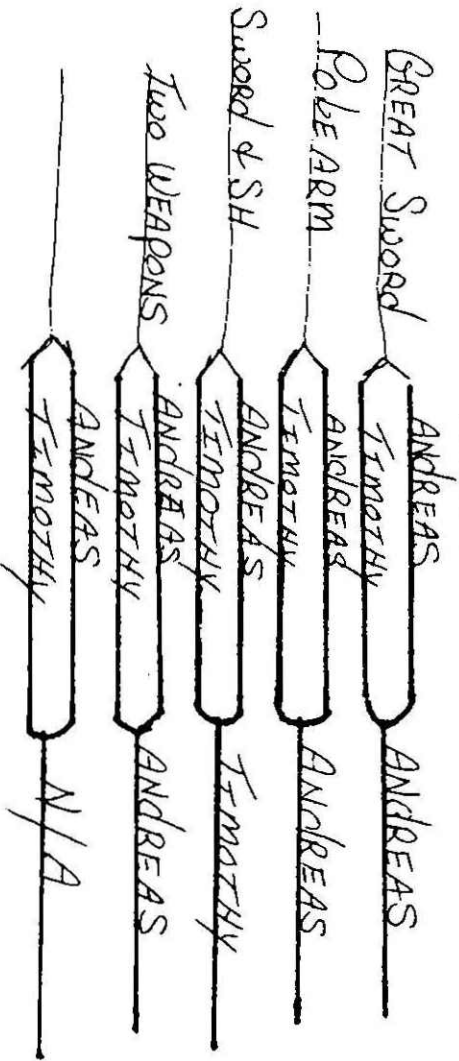

CROWN TOURNEY FALL 2011
 OCT. 8, 2011

SEMI

FINALS

16 DOUBLE ELIMINATION TREE